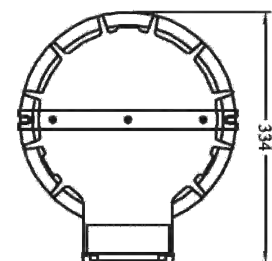

SQL85 Luminaire

32cd Obstruction

Zone 1

10 years warranty
100,000 hours lifetime expectancy
Maintenance free
Sealed for life
Category 2 (Zone 1 and 21)
IP66
32cd low intensity

Article number	Wattage	Voltage	Lens	Version	Weight (Kg)
SQL-01-85-R	85W	220-240V	RED	JB	15
SQL-02-85-R	85W	100-120V	RED	JB	15

Features:

- ✚ Marine alloy (**sealed for life construction**)
- ✚ Borosilicate lens, Coated RED
- ✚ 2 pack epoxy paint finish
- ✚ 85W Induction light source
- ✚ 100,000hours lifetime expectancy
- ✚ **10 years warranty**
- ✚ Universal burning position
- ✚ Immediate ignition and re-ignition
- ✚ Ex II 2 GD, EEx de IIC T5 IP66
- ✚ Certificate: SIRA00ATEX1047X
- ✚ Supply voltage: 200-277V 0/50/60Hz, ±10%
- ✚ Ambient temperature: -20°C to +40°C
- ✚ Terminal box: 4x4mm², single phase looping
- ✚ 2xM20 entries
- ✚ Mounting fixing strap as standard
- ✚ Optional:
 - 100-120 V 0/50/60Hz, ±10%
 - U-bracket
 - Protection cage
 - External reflector (windsock)
 - Sealing gel for junction box