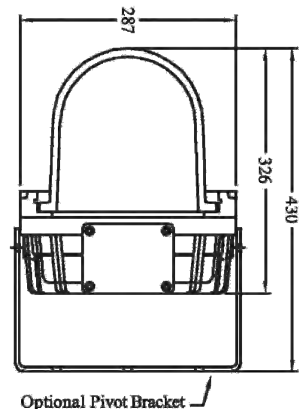

Features:

- ✚ Marine alloy (**sealed for life construction**)
- ✚ Borosilicate lens, Coated RED
- ✚ 2 pack epoxy paint finish
- ✚ 85W Induction light source
- ✚ 100,000hours lifetime expectancy
- ✚ **10 years warranty**
- ✚ Universal burning position
- ✚ Immediate ignition and re-ignition
- ✚ Ex II 2 GD, EEx de IIC T5 IP66
- ✚ Certificate: SIRA00ATEX1047X
- ✚ Supply voltage: 200-277V 0/50/60Hz, ±10%
- ✚ Ambient temperature: -20°C to +40°C
- ✚ Terminal box: 4x4mm², single phase looping
- ✚ 2xM20 entries
- ✚ Mounting fixing strap as standard
- ✚ Optional:
 - 100-120 V 0/50/60Hz, ±10%
 - U-bracket
 - Protection cage
 - External reflector (windsock)
 - Sealing gel for junction box