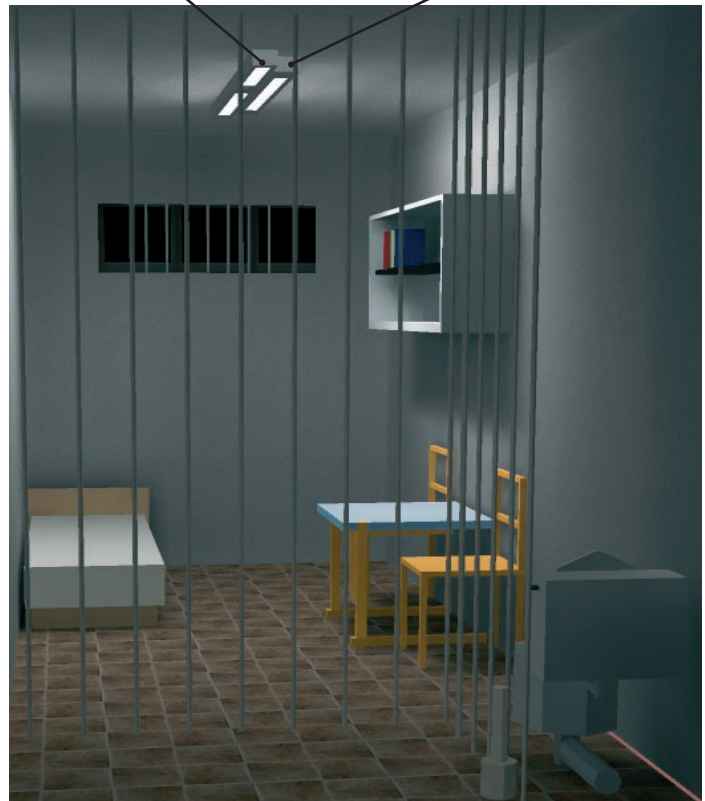

## Lighting fixtures for high risk of damage Светильники для пространств с высоким риском повреждения

**Application:** areas with high risk of damage as prisons, psychiatric medical institutions, gyms, passenger subways, underground garages, subway stations and stations of public transport, separate pavilions in ZOO and in stables.

**Body:** transparent PC tube Ø70mm (4 mm thick) in white painted metal sheet body with high impact resistance, B flammability level. PMMA tube on request. PC end sides – C1 flammability level. Special heads and special dismantling spanner on request.

### Rambo 28W / 54W

Light fittings for the overall lighting of the cell

Светильник общего освещения камеры

RAMBO, 1x39W, IP67

RAMBO, 2x28W, IP67

References: Detention prison Liberec – reconstruction of lighting in cells  
Референции: Тюрьма г. Либерец  
Prison Valdice – department of prisoners condemned for life  
Тюрьма Вальдице (пожизненно заключенные)  
Prison Mirgov  
Тюрьма г. Миргов